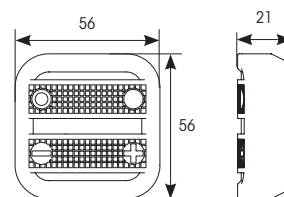

OCTO
Embedded

Powered by
CASAMBI

CODE	DESCRIPTION	IP
AOCTO/BT/WS/IP65	Outdoor Wireless Switch	IP65